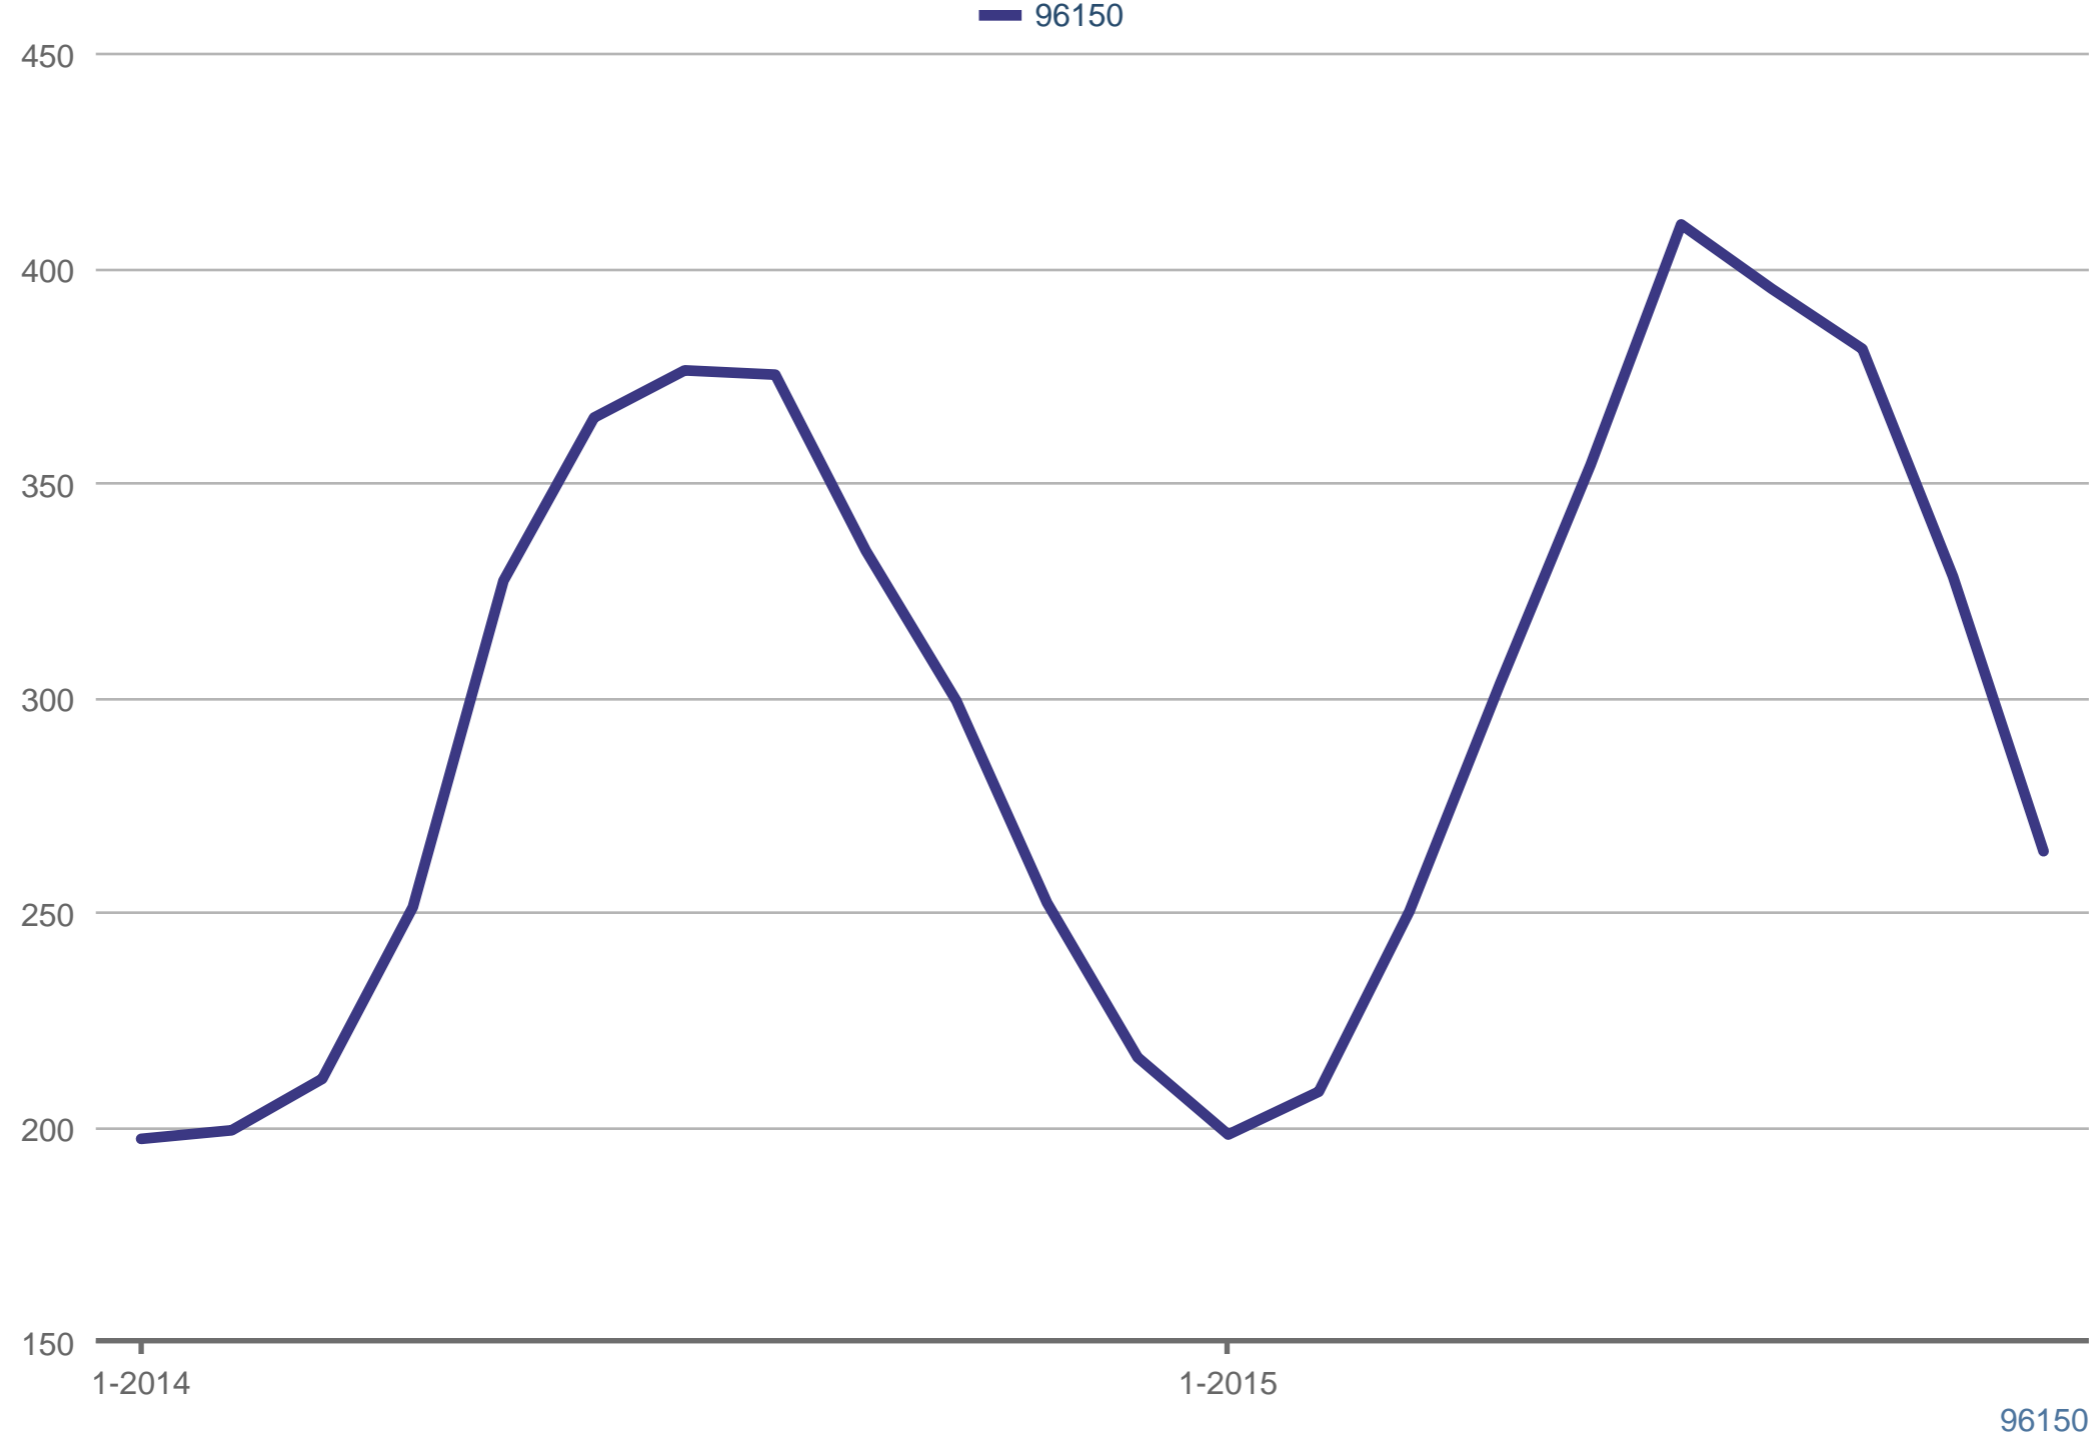

Homes for Sale

Each data point is one month of activity. Data is from November 20, 2015.

All data from the South Tahoe Association of REALTORS® MLS. Data deemed reliable but not guaranteed. Powered by 10K Research and Marketing.