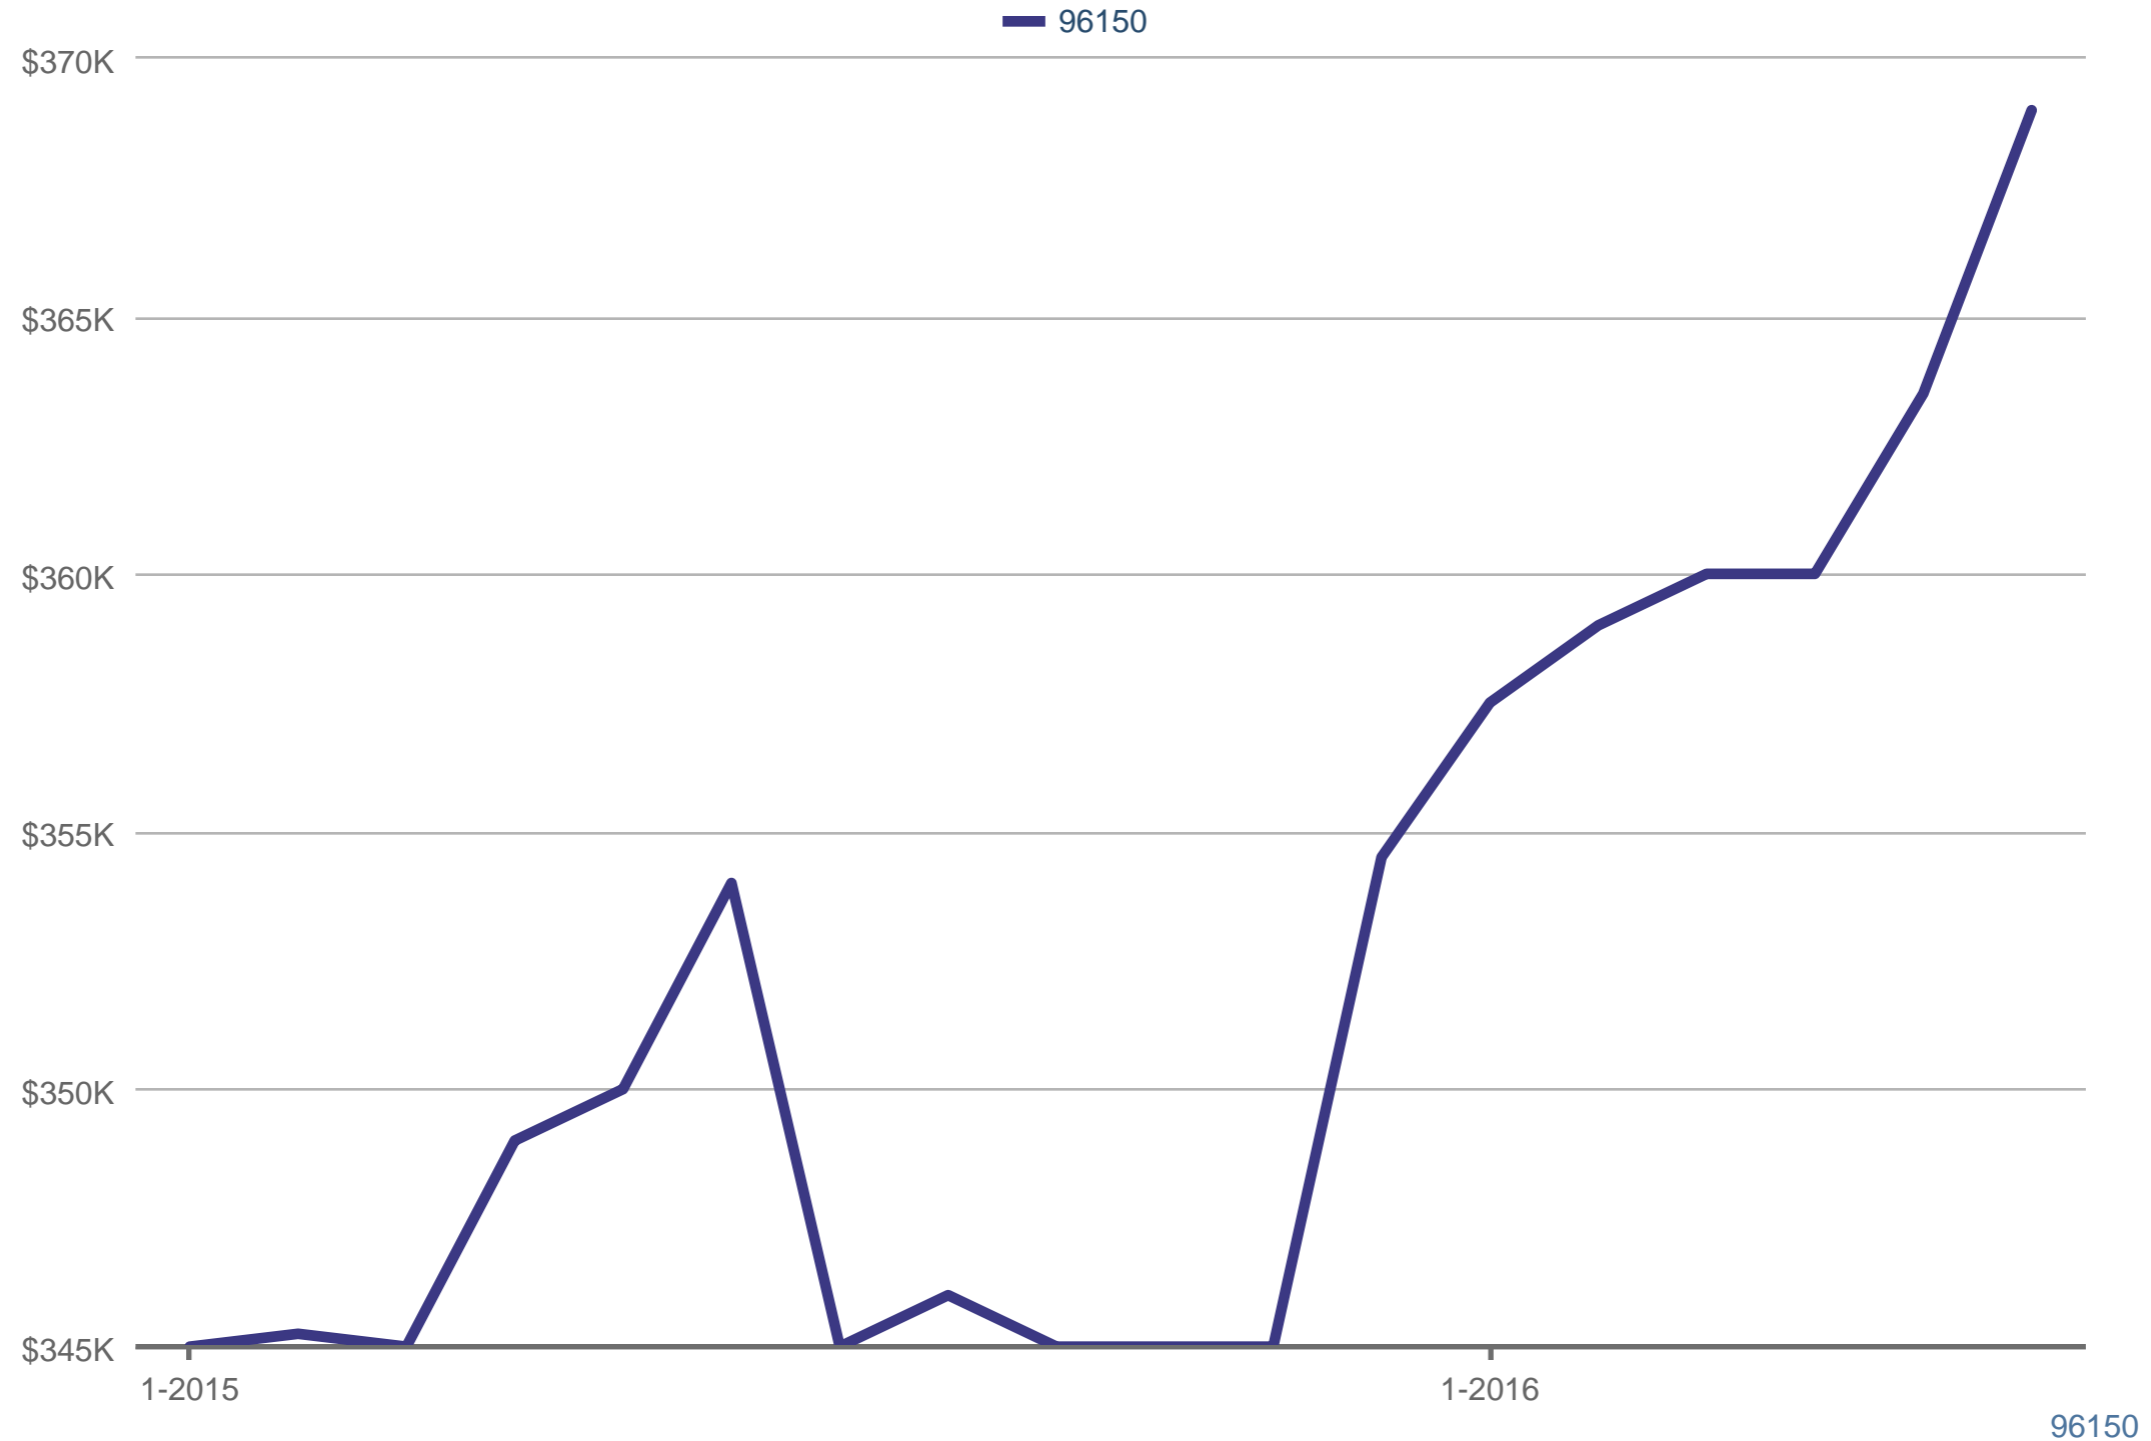

Median Sales Price

Each data point is 12 months of activity. Data is from July 7, 2016.