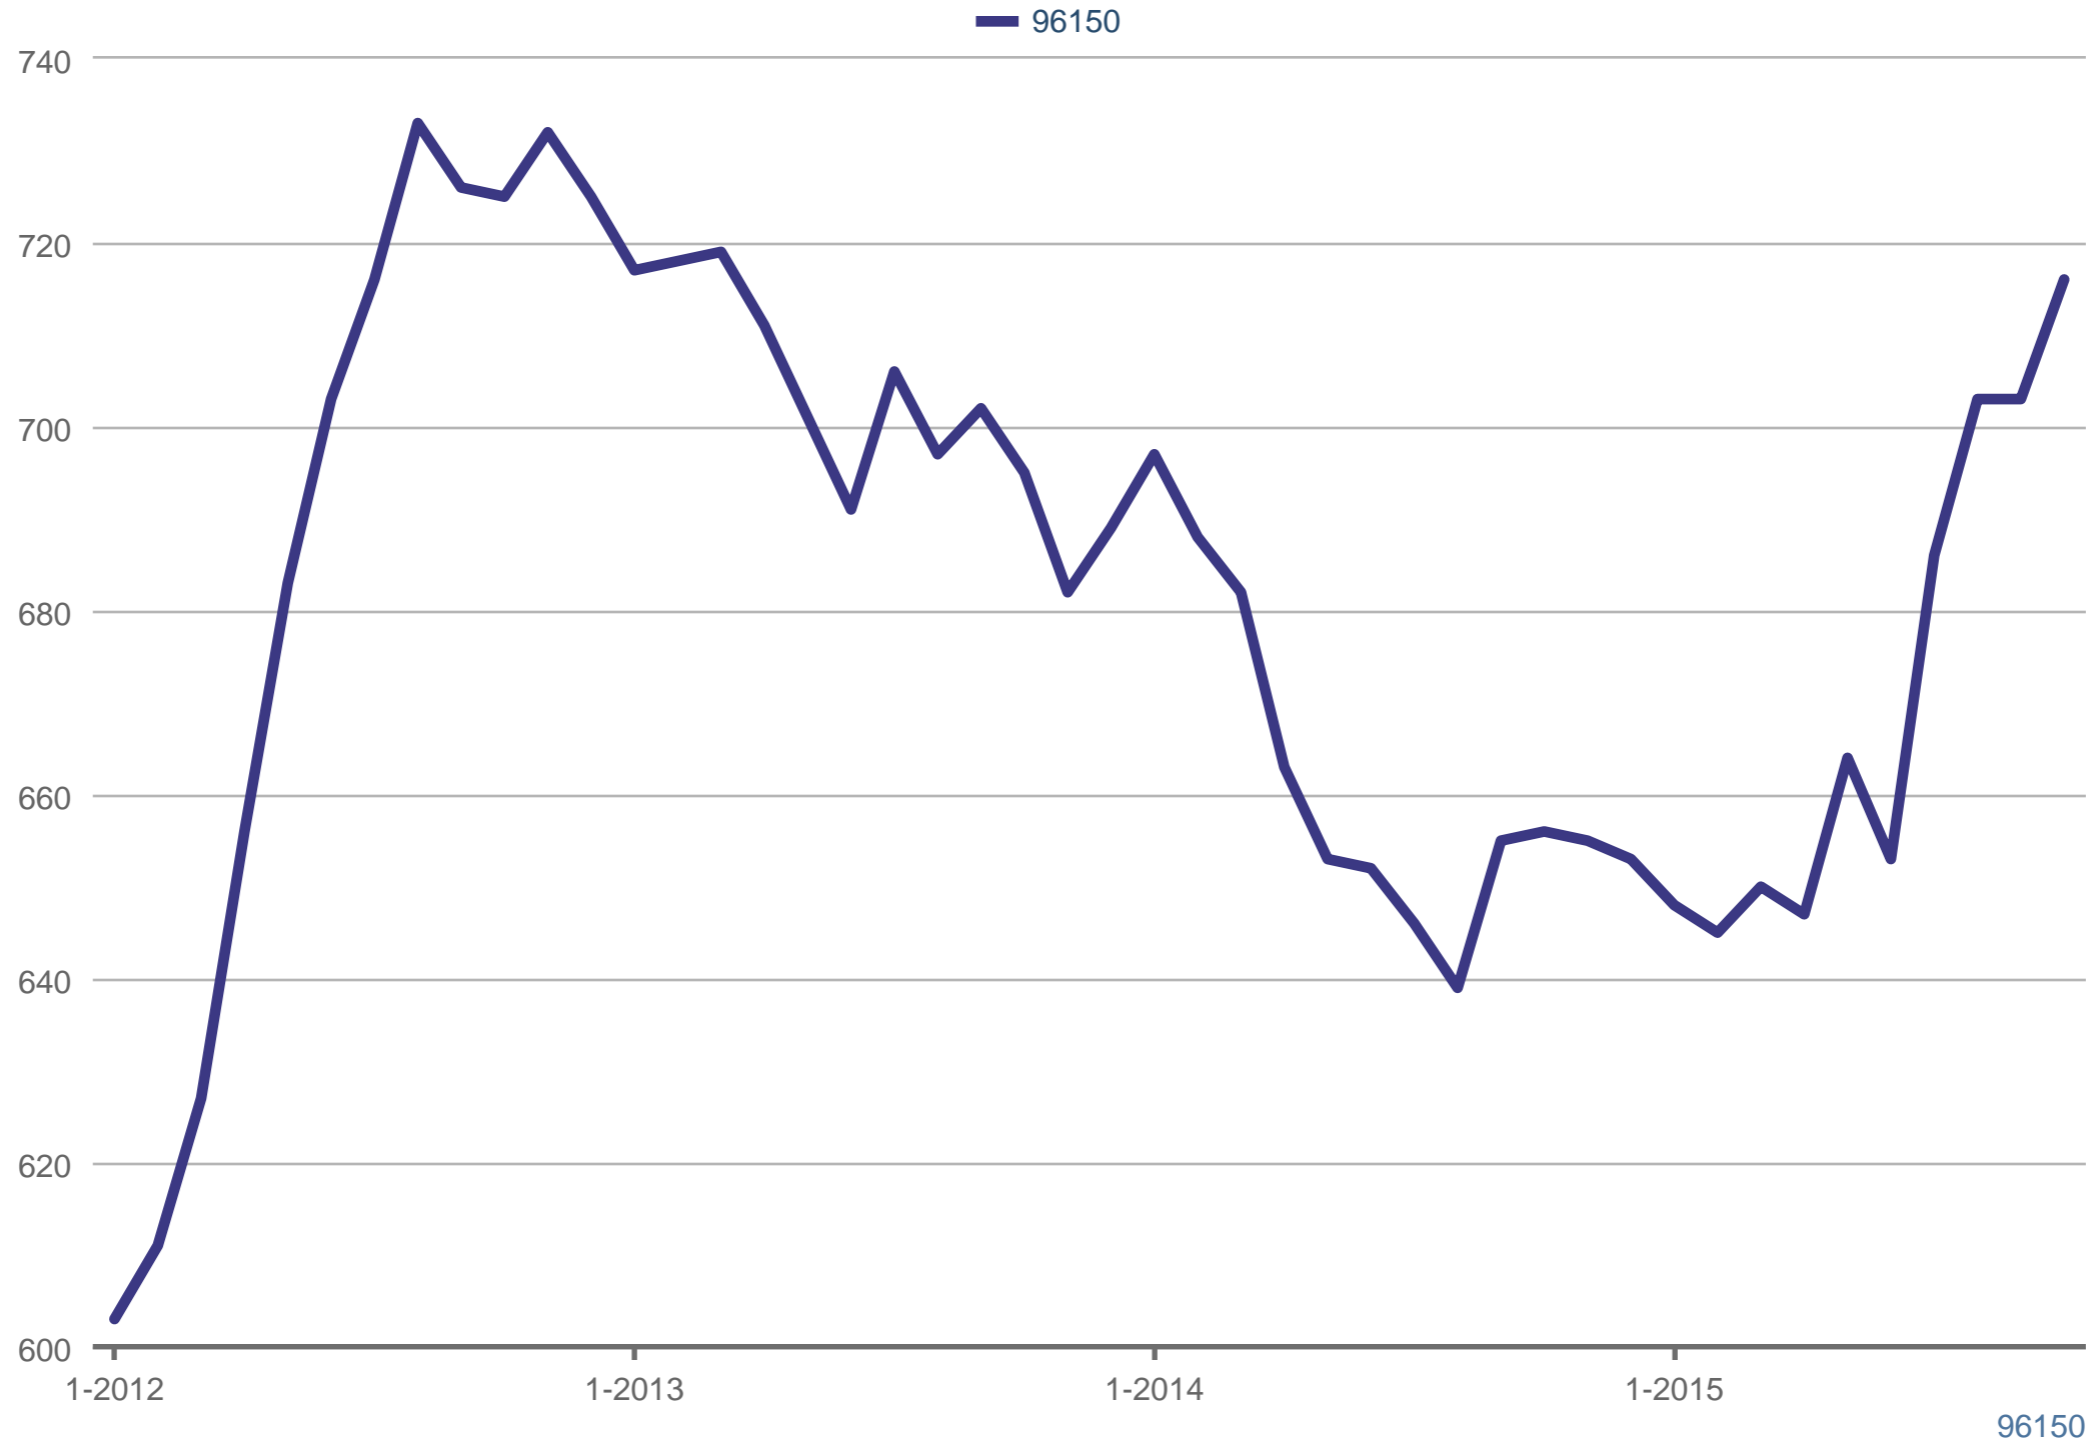

Pending Sales

Each data point is 12 months of activity. Data is from November 21, 2015.