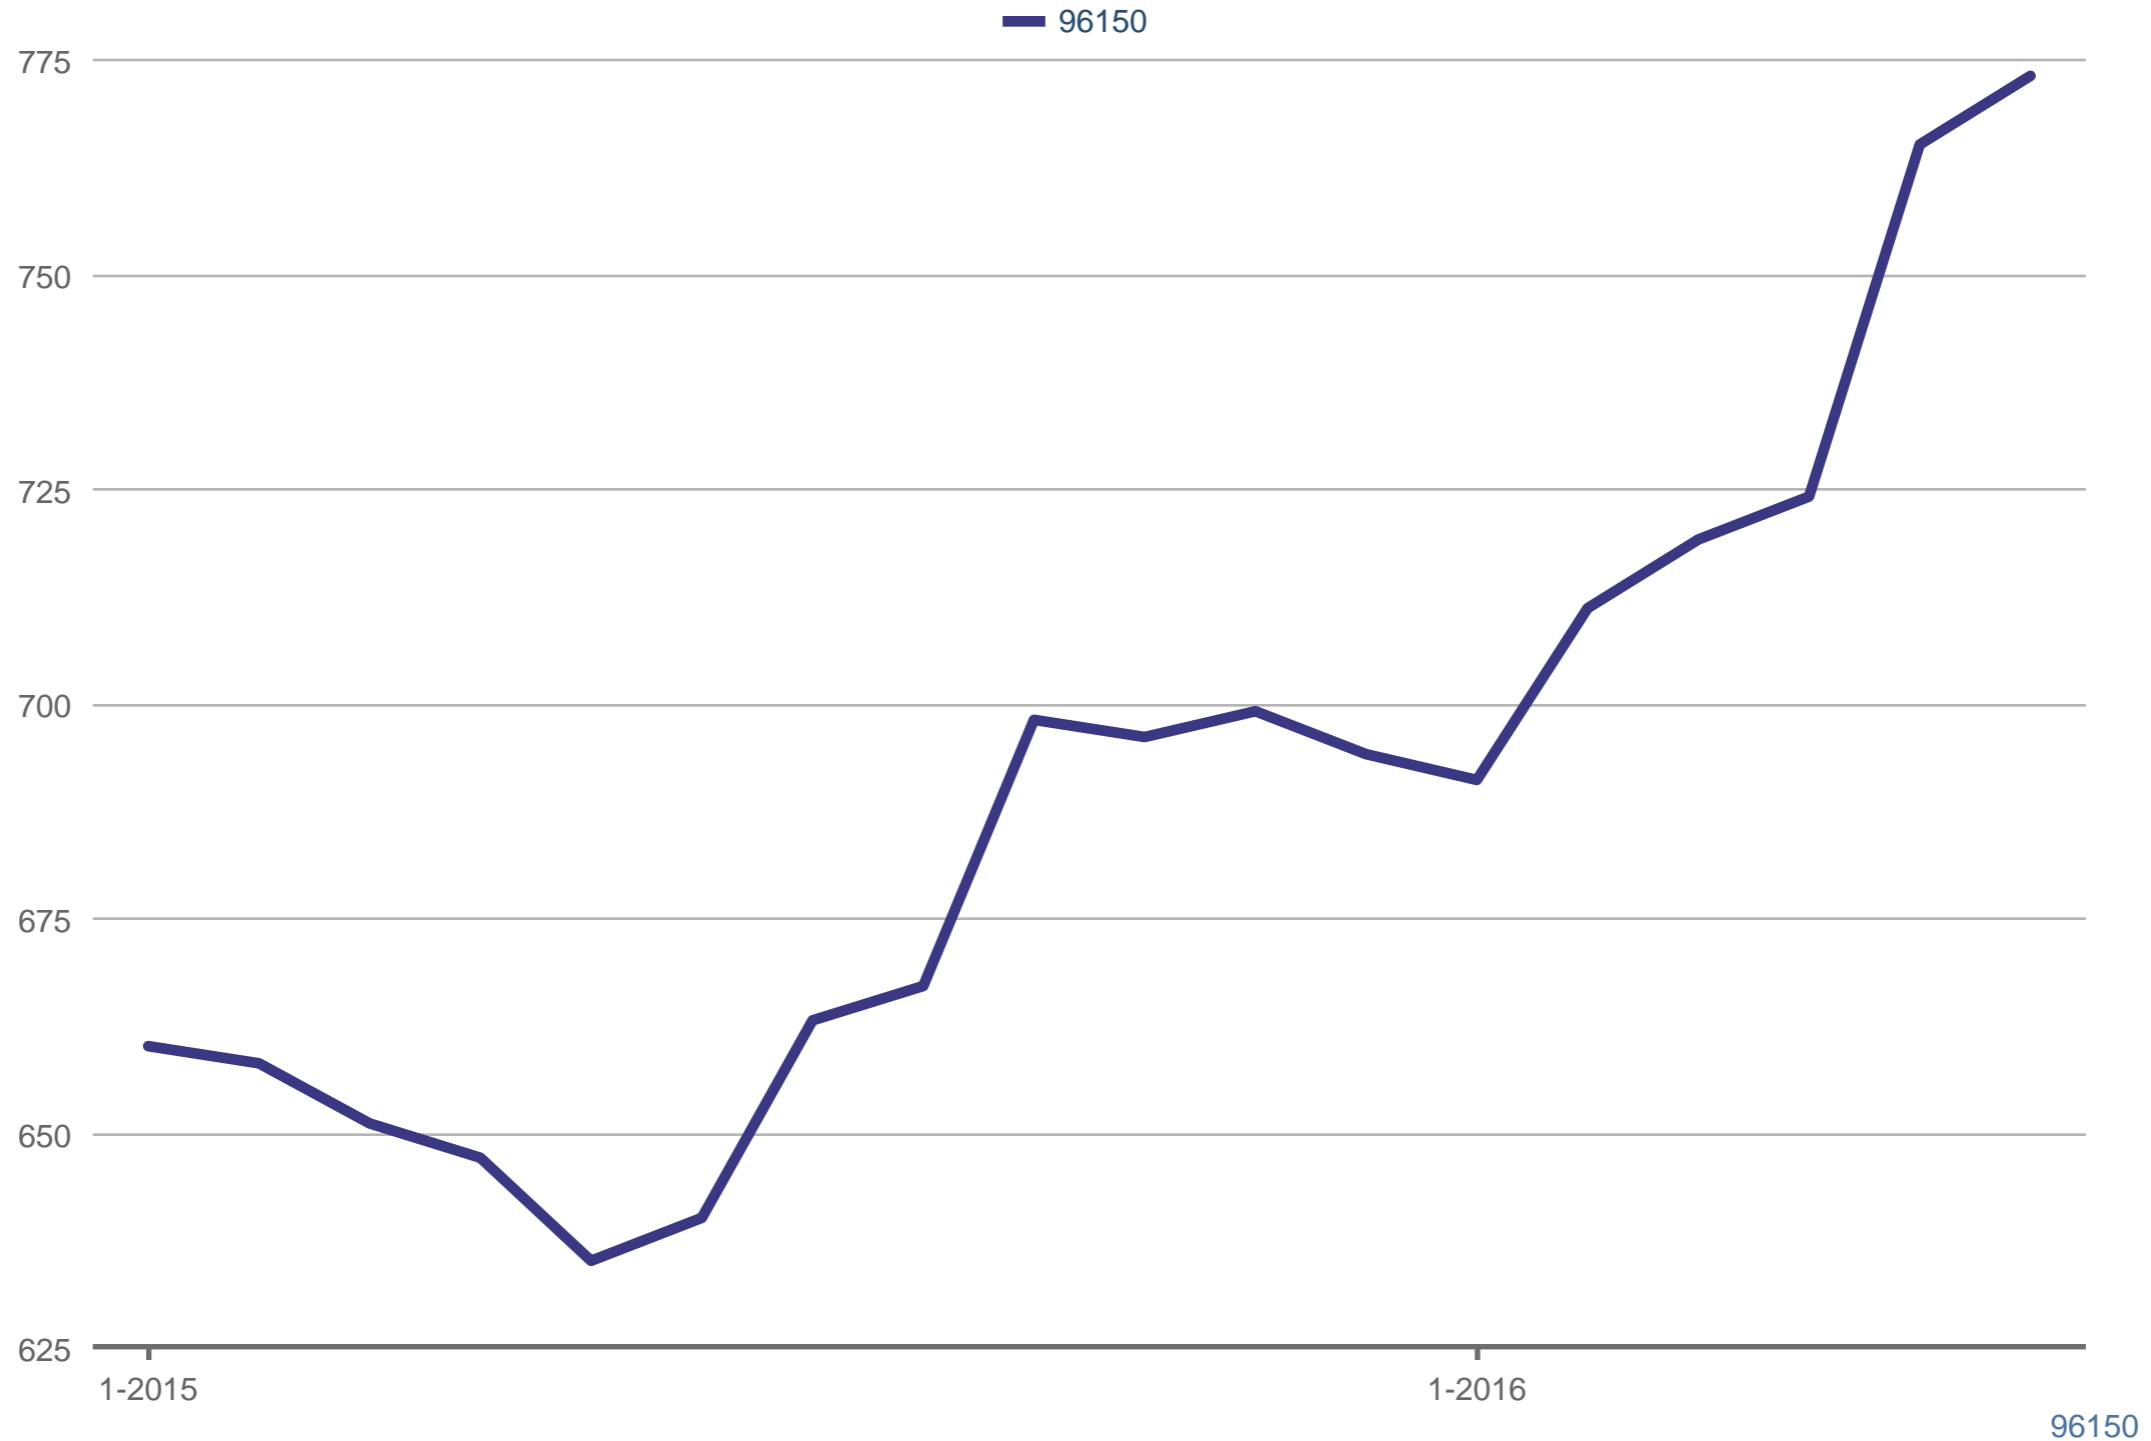

### Closed Sales

Each data point is 12 months of activity. Data is from July 7, 2016.